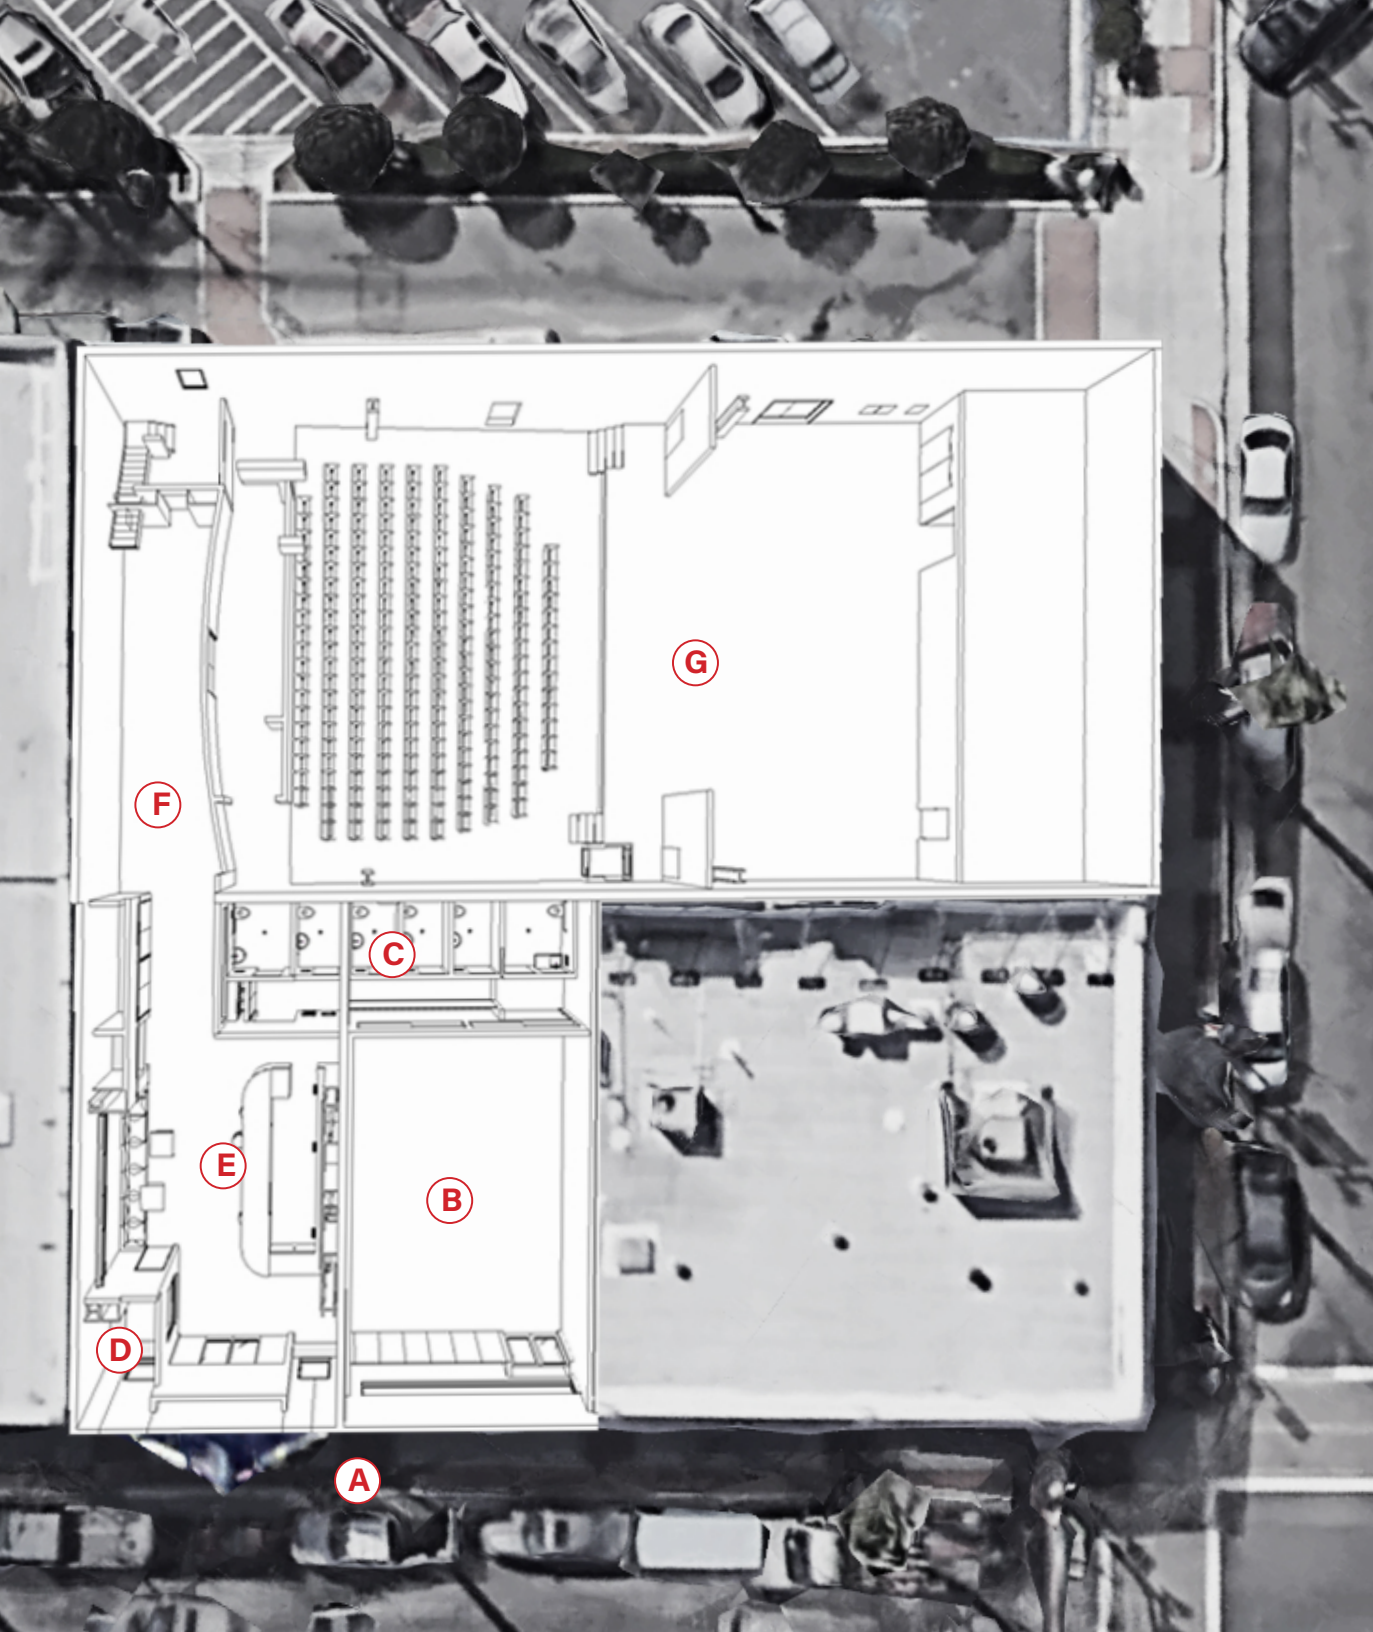

DONOR STUDIO THEATER

**RENOVATED FLEXIBLE
STUDIO THEATER WITH
GLASS CLERESTORY
RESTORED & CEILING
HEIGHT RAISED TO 13'**

PROJECT ELEMENTS

- (A)** FACADE IMPROVEMENTS TO ENHANCE VISIBILITY ALONG COAST HIGHWAY
- (B)** RENOVATED STUDIO THEATER WITH NEW PASSAGeways TO LOBBY
- (C)** SIX (6) NEW GENDER NEUTRAL RESTROOMS
- (D)** RELOCATED BOX OFFICE
- (E)** RENOVATED LOBBY WITH AUGMENTED CONCESSIONS
- (F)** RENOVATED GALLERY WITH SCRIPT LIBRARY
- (G)** EXISTING MAIN AUDITORIUM TO REMAIN

① LEVEL 1- EXISTING
1/8" = 1'-0"

**EXISTING LOBBY AND
STUDIO THEATER PLANS**

PHASE 1A LOBBY AND STUDIO THEATER PLANS