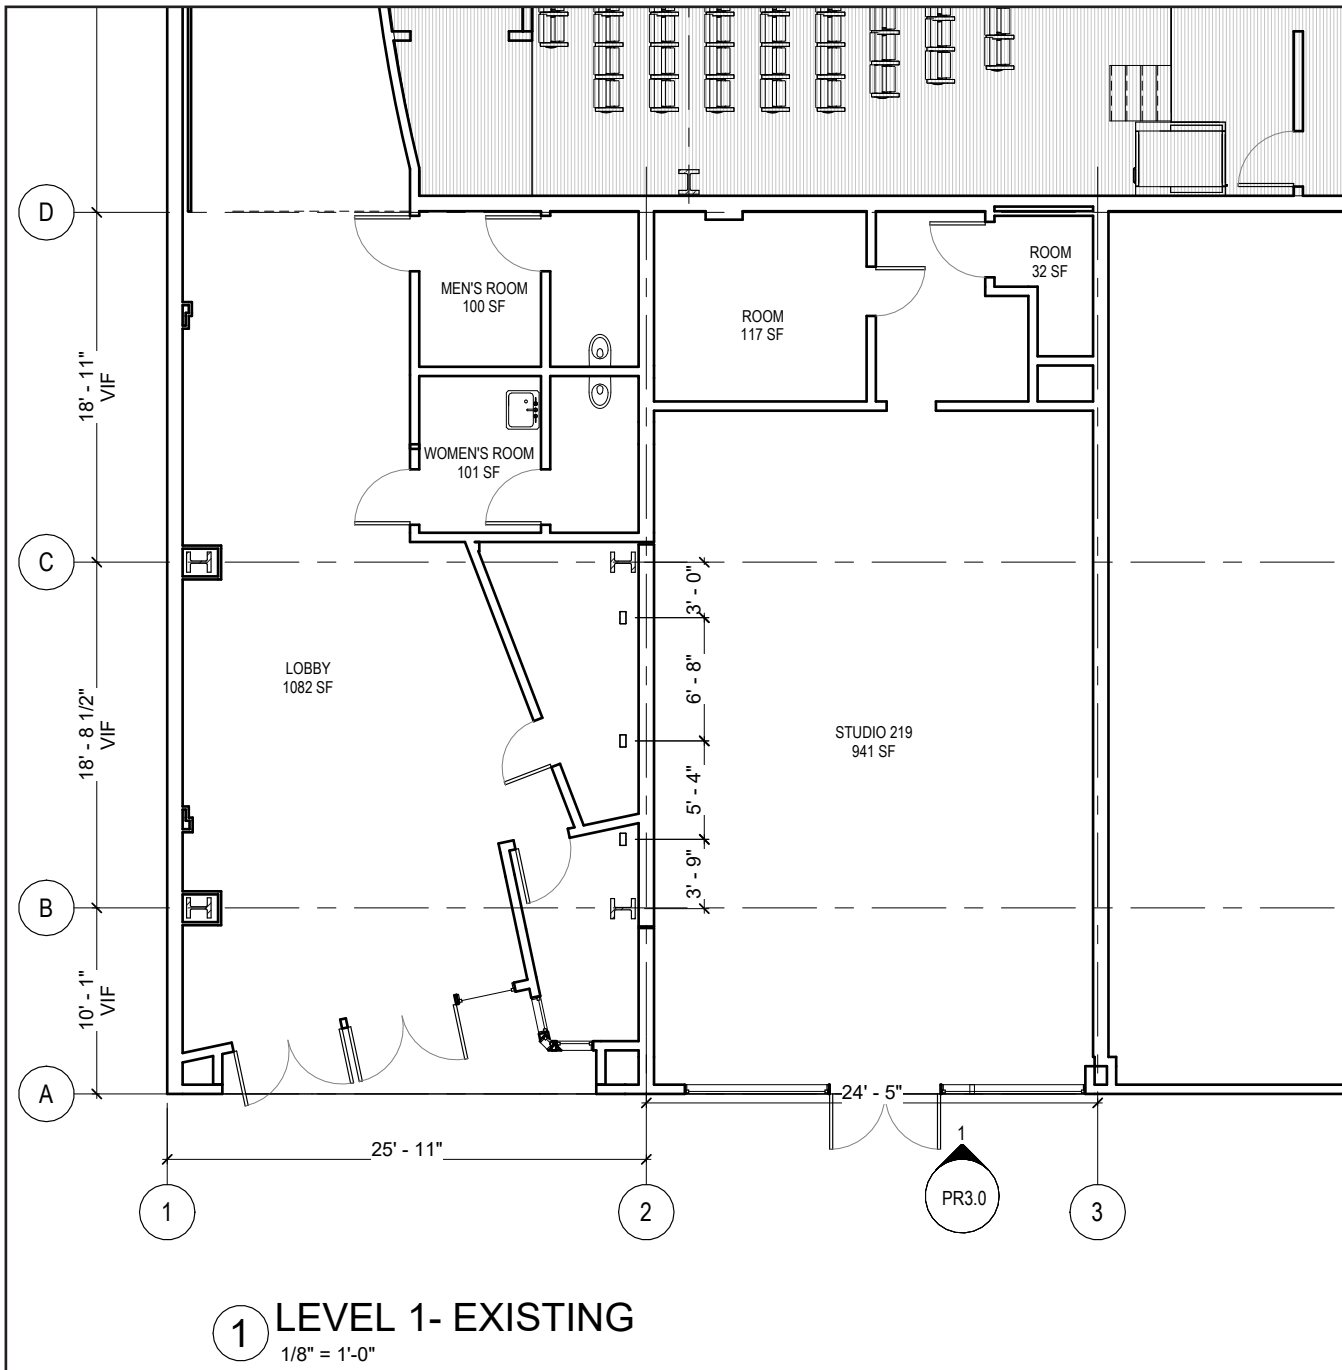

DONOR STUDIO THEATER

**RENOVATED FLEXIBLE
STUDIO THEATER WITH
GLASS CLERESTORY
RESTORED & CEILING
HEIGHT RAISED TO 13'**

PROJECT ELEMENTS

- (A)** FACADE IMPROVEMENTS TO ENHANCE VISIBILITY ALONG COAST HIGHWAY
- (B)** RENOVATED STUDIO THEATER WITH NEW PASSAGeways TO LOBBY
- (C)** SIX (6) NEW GENDER NEUTRAL RESTROOMS
- (D)** RELOCATED BOX OFFICE
- (E)** RENOVATED LOBBY WITH AUGMENTED CONCESSIONS
- (F)** RENOVATED GALLERY WITH SCRIPT LIBRARY
- (G)** EXISTING MAIN AUDITORIUM TO REMAIN

① LEVEL 1- EXISTING
1/8" = 1'-0"

**EXISTING LOBBY AND
STUDIO THEATER PLANS**

PHASE 1A LOBBY AND STUDIO THEATER PLANS