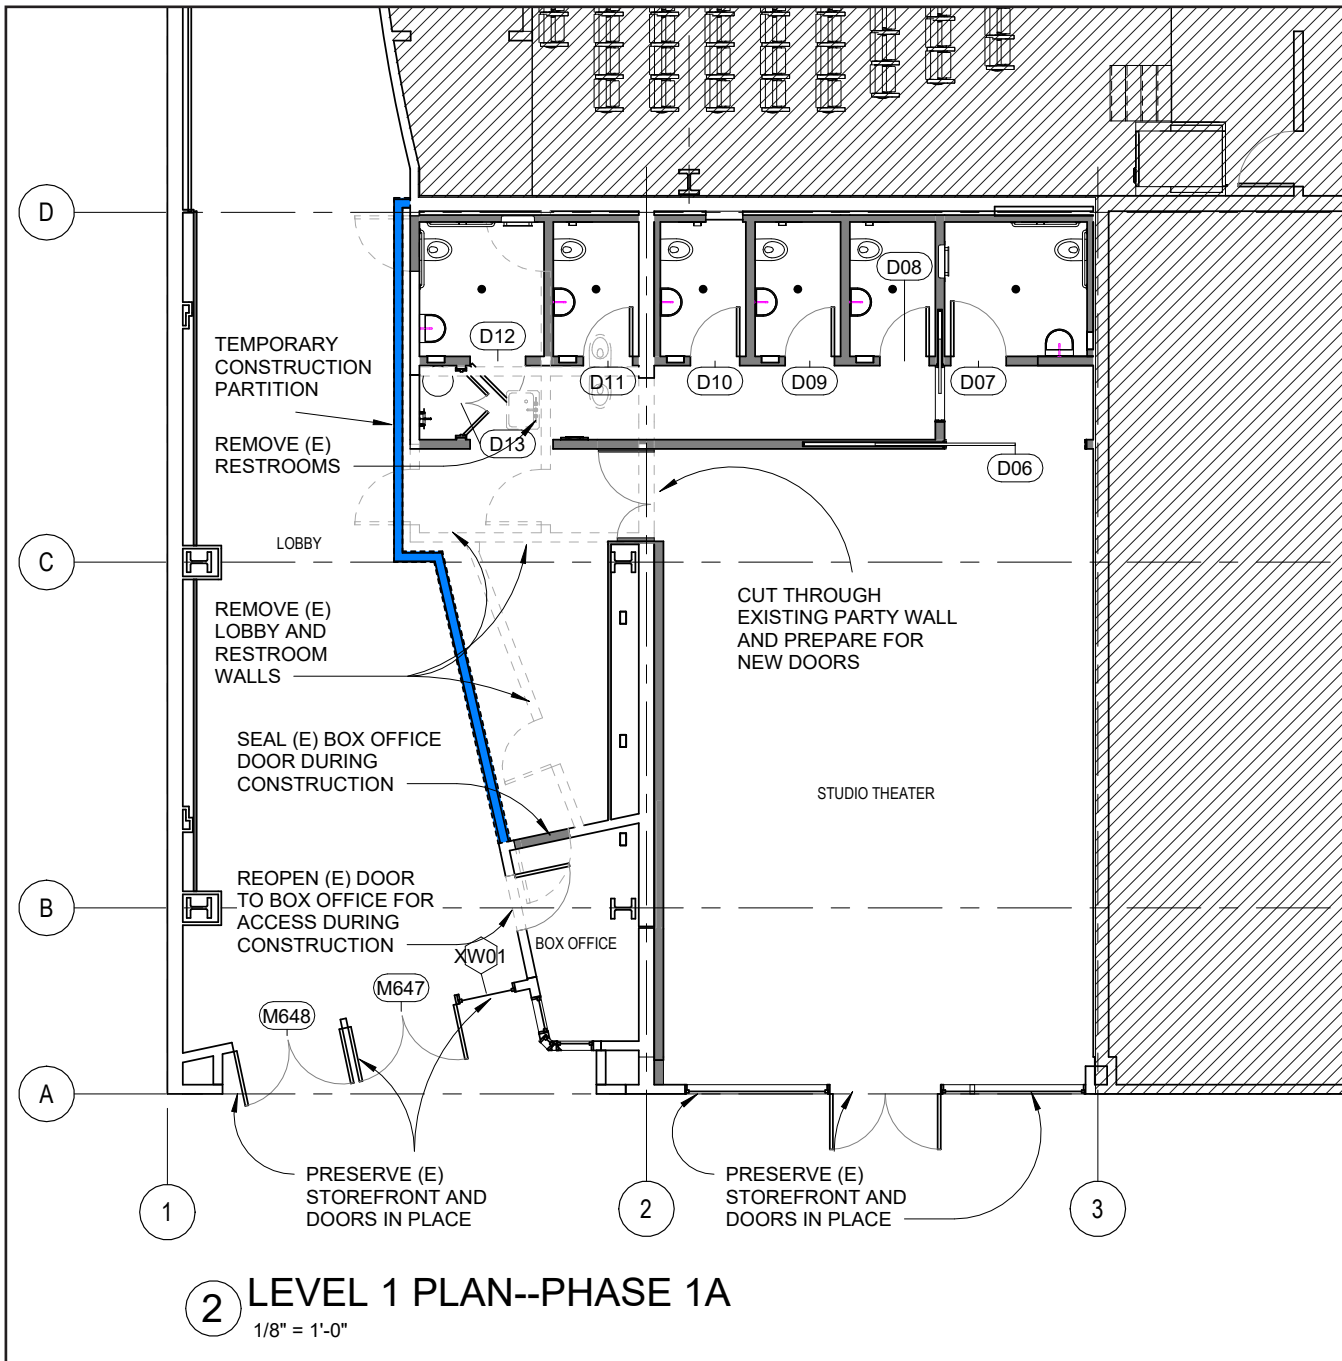

DONOR STUDIO THEATER

**RENOVATED FLEXIBLE
STUDIO THEATER WITH
GLASS CLERESTORY
RESTORED & CEILING
HEIGHT RAISED TO 13'**

PROJECT ELEMENTS

- (A)** FACADE IMPROVEMENTS TO ENHANCE VISIBILITY ALONG COAST HIGHWAY
- (B)** RENOVATED STUDIO THEATER WITH NEW PASSAGeways TO LOBBY
- (C)** SIX (6) NEW GENDER NEUTRAL RESTROOMS
- (D)** RELOCATED BOX OFFICE
- (E)** RENOVATED LOBBY WITH AUGMENTED CONCESSIONS
- (F)** RENOVATED GALLERY WITH SCRIPT LIBRARY
- (G)** EXISTING MAIN AUDITORIUM TO REMAIN

① LEVEL 1- EXISTING
1/8" = 1'-0"

**EXISTING LOBBY AND
STUDIO THEATER PLANS**

PHASE 1A LOBBY AND STUDIO THEATER PLANS